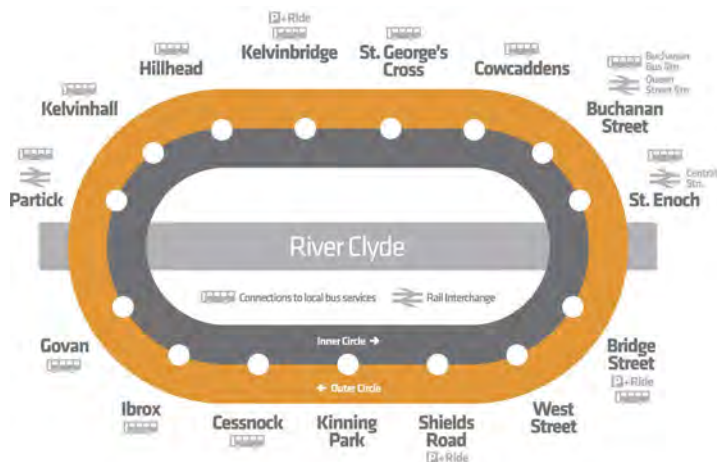

Service frequencies

Mondays to Fridays	Peak periods	every 4 minutes
	0930-1530	every 6-8 minutes
	Evenings	every 8 minutes

Peak periods: 0800-0930 and 1530-1830
All trains call at all stations

Saturdays	0600-1100	every 8 minutes
	1100-1200	every 6 minutes
	1200-1830	every 5 minutes
	after 1830	every 8 minutes
Sundays		every 8 minutes

First trains

		Mondays – Saturdays	Sundays
Outer circle (Clockwise)	from St. Enoch to all stations	0630	1000
	from Ibrox to all stations	0628	0957
Inner circle (Anti-clockwise)	from St. Enoch to all stations	0630	1000
	from Partick to all stations	0628	0957

Last trains

		Mondays – Saturdays	Sundays
Outer circle (Clockwise)	from Buchanan Street to all stations	2258	1738
	from Govan, full circle, terminating Govan	2316	1750
	from Buchanan Street to Govan only	2328	1758
Inner circle (Anti-clockwise)	from St. Enoch to all stations	2258	1736
	from Govan, full circle, terminating Govan	2316	1750
	from St. Enoch to Govan only	2330	1800

A special timetable operates on public holidays and special events. For public transport information in Strathclyde, call in at any SPT travel centre, or call Traveline on 0871 200 22 33.